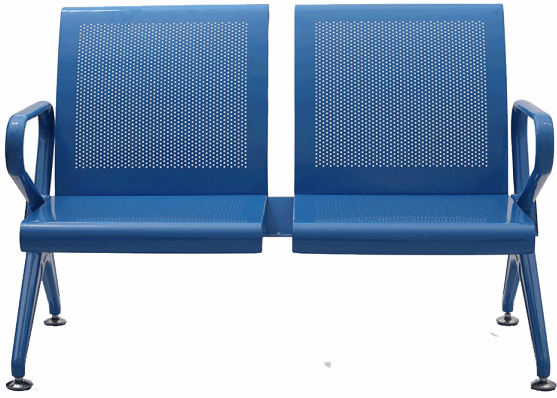

TANDEM SEATING