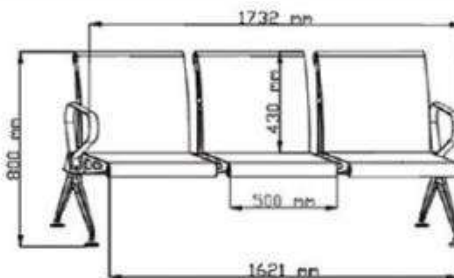

TANDEM SEATINGS

SEATER SIZE Available in 1/2/3/4/5 Seater

TN-1 Single Seater (18Kg)

TN-1 Two Seater (29 Kg)

TN-1 Three Seater (40 Kg)

TN-1 Four Seater (52 Kg)

TN-1 Five Seater (62 Kg)

Cold Rolled MS Sheet with powder coating

**Colours Midnight Black, Sparkling Silver, Wine Red, Green & Blue
colour difference will come with Per Seat Extra**

Cushioned leatherette seat shall cost Extra Per Seat