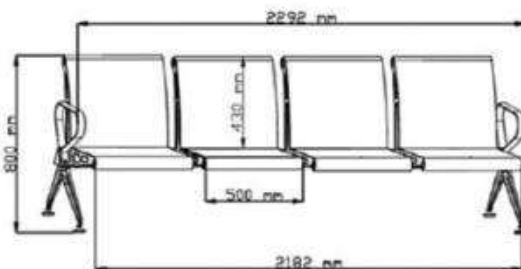

TANDEM SEATINGS

SEATER SIZE Available in 1/2/3/4/5 Seater

TN-1 Single Seater (18Kg)

TN-1 Two Seater (29 Kg)

TN-1 Three Seater (40 Kg)

TN-1 Four Seater (52 Kg)

TN-1 Five Seater (62 Kg)

Cold Rolled MS Sheet with powder coating

**Colours Midnight Black, Sparkling Silver, Wine Red, Green & Blue
colour difference will come with Per Seat Extra**

Cushioned leatherette seat shall cost Extra Per Seat