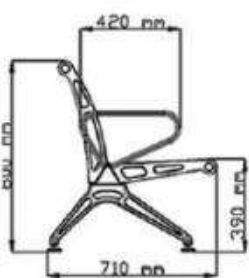

TANDEM SEATINGS

SEATER SIZE Available in 1/2/3/4/5 Seater

TN-1 Single Seater (18Kg)

TN-1 Two Seater (29 Kg)

TN-1 Three Seater (40 Kg)

TN-1 Four Seater (52 Kg)

TN-1 Five Seater (62 Kg)

Cold Rolled MS Sheet with powder coating

**Colours Midnight Black, Sparkling Silver, Wine Red, Green & Blue
colour difference will come with Per Seat Extra**

Cushioned leatherette seat shall cost Extra Per Seat