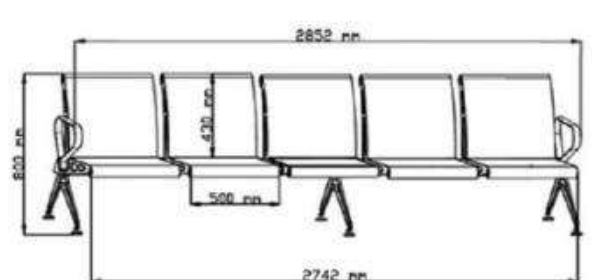

TANDEM SEATINGS

SEATER SIZE Available in 1/2/3/4/5 Seater

TN-1 Single Seater (18Kg)

TN-1 Two Seater (29 Kg)

TN-1 Three Seater (40 Kg)

TN-1 Four Seater (52 Kg)

TN-1 Five Seater (62 Kg)

Cold Rolled MS Sheet with powder coating

**Colours Midnight Black, Sparkling Silver, Wine Red, Green & Blue
colour difference will come with Per Seat Extra**

Cushioned leatherette seat shall cost Extra Per Seat