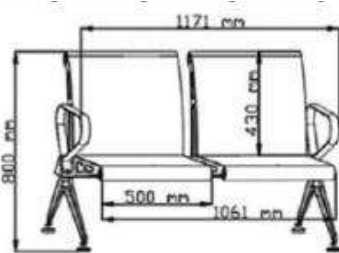

TANDEM SEATINGS

SEATER SIZE Available in 1/2/3/4/5 Seater

TN-1 Single Seater (18Kg)

TN-1 Two Seater (29 Kg)

TN-1 Three Seater (40 Kg)

TN-1 Four Seater (52 Kg)

TN-1 Five Seater (62 Kg)

Cold Rolled MS Sheet with powder coating

**Colours Midnight Black, Sparkling Silver, Wine Red, Green & Blue
colour difference will come with Per Seat Extra**

Cushioned leatherette seat shall cost Extra Per Seat